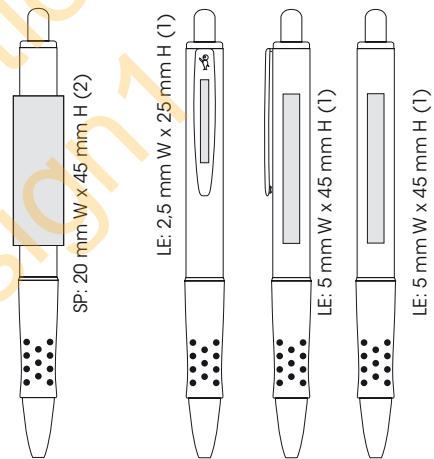

BIC® Steel™ Retractable (1,5 cm W x 13,6 cm H)

BIC® Steel™ Retractable:
• Soft, cushioned grip

Product Code
BIC® Steel™ Retractable: 1712
BIC® Steel™ Color Retractable: 1714

Imprint
SP: barrel up to 2 colours
LE: clip* 1 colour / barrel 1 colour

*Personalisation on clip only is available for Steel Color

BIC® Steel™ Retractable:
• Zone de préhension douce rembourrée

Code Produit
BIC® Steel™ Rétractable: 1712
BIC® Steel™ Color Rétractable: 1714

Impression
SP: corps jusqu'à 2 couleurs
LE: clip* 1 couleur / corps 1 couleur

*La personnalisation sur le clip est disponible uniquement pour le Steel Color

BIC® Steel™ Retractable:
• Suave grip acolchado

Código de producto
BIC® Steel™ Retráctil: 1712
BIC® Steel™ Color Retráctil: 1714

Impresión
SP: cuerpo hasta 2 colores
LE: clip* 1 color / cuerpo 1 color

*Clip personalizado sólo disponible para Steel Color

BIC® Steel™ Retractable:
• Weich gepolsterte Griffzone

Produktcode
BIC® Steel™ Druckkugelschreiber: 1712
BIC® Steel™ Color Druckkugelschreiber: 1714

Personalisierung
SP: Schaft max. 2 Farben
LE: Clip* 1 Farbe / Schaft 1 Farbe

* Personalisierung auf dem Clip nur für Steel Color erhältlich

BIC® Steel™ Retractable:
• Grip morbida

Codice prodotto
BIC® Steel™ a Scatto: 1712
BIC® Steel™ Color A Scatto: 1714

Stampa
SP: corpo max. 2 colori
LE: clip* 1 colore / corpo 1 colore

* Personalizzazione sulla clip disponibile solo per Steel Color

BIC® Steel™ Retractable

Min Qty: 25 units

150 = 3.6 Kg (approx.)

Standard Packaging: Single cello bag
Optional Packaging: (pg 153-154)