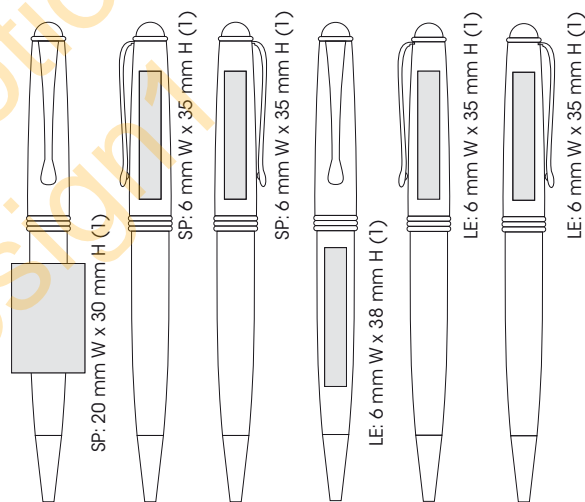

BIC® Rubi
(1,5 cm W x 12,9 cm H)