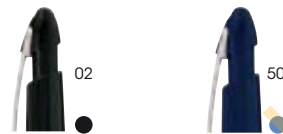

BIC® Protrusion Grip

Min Qty: 50 units

= 4.3 Kg (approx.)

Standard Packaging: Single cello bag
Optional Packaging: (pg 153-154)

Attriant®

BIC® Attriant®
Barrel / Ink

BIC® Attriant®:
(1 cm W x 14 cm H)

BIC® Attriant®: