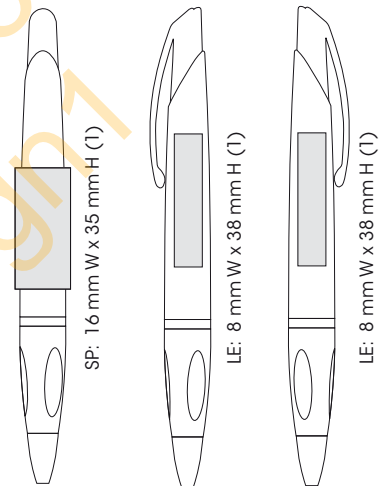

Standard Packaging: Tray of 10 units
Optional Packaging: (pg 153-154)

Protrusion Grip

BIC® Protrusion Grip
Barrel / Ink

BIC® Protrusion Grip:
(1.7 cm W x 13.7 cm H)

BIC® Protrusion Grip:

- Unique, soft protruding grip pads with polished chrome plated steel clip
- Refillable