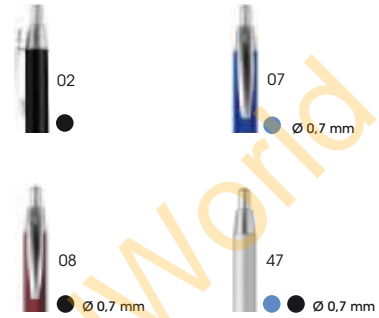

BIC® Rubi 61

Design A Gift PromotionalWorld
 info@design1

Wide Body® Metal

BIC® Wide Body® Metal Barrel / Ink

BIC® Wide Body® Metal: (1,1 cm W x 13,4 cm H)

BIC® Wide Body® Metal:

- Wide-profile, all metal construction
- Satin chrome plated trim
- Refillable