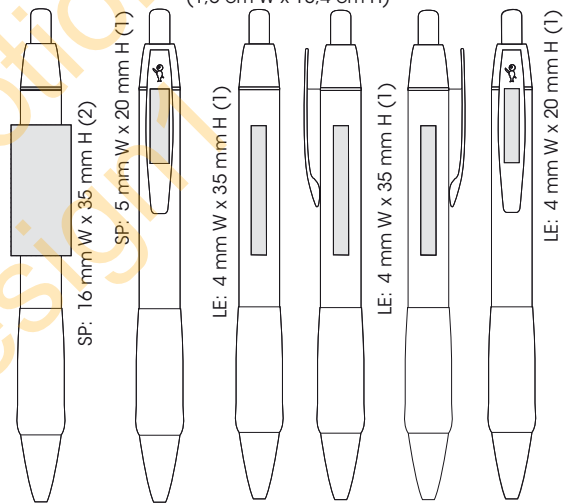

MP

Ø 0,7 mm

= 3,6 Kg (approx.)

Standard Packaging: Single cello bag

Optional Packaging: (pg 153-154)

Wide Body® Metal Grip

BIC® Wide Body® Metal Grip
Grip / Ink

BIC® Wide Body® Metal Grip:
(1,5 cm W x 13,4 cm H)

BIC® Wide Body® Metal Grip:

- Elegance and comfort with its 3-sided grip

Product Code

BIC® Wide Body®
Metal Grip
Ballpen: 1286

Imprint

SP: clip 1 colour /
barrel up to 2 colours
LE: clip 1 colour /
barrel 1 colour