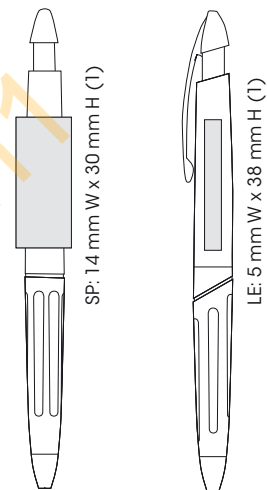

BIC® Protrusion Grip

Min Qty: 50 units

= 4.3 Kg (approx.)

Standard Packaging: Single cello bag
Optional Packaging: (pg 153-154)

Attriant®

BIC® Attriant®
Barrel / Ink

BIC® Attriant®:
(1 cm W x 14 cm H)

BIC® Attriant®: