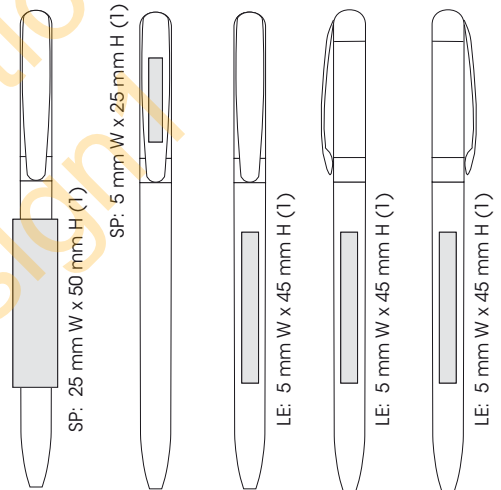

47

BIC® Pivo® Metal:
(1 cm W x 14,2 cm H)