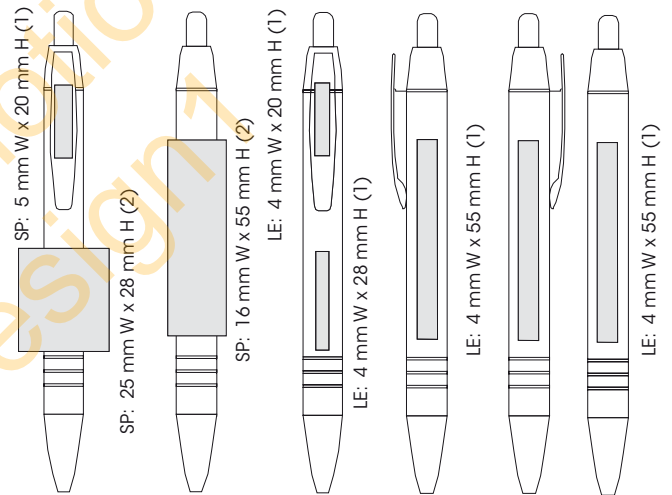

BIC® Rubi 61

Design A Gift PromotionalWorld
 info@design1

Wide Body® Metal

BIC® Wide Body® Metal Barrel / Ink

BIC® Wide Body® Metal: (1,1 cm W x 13,4 cm H)

BIC® Wide Body® Metal:

- Wide-profile, all metal construction
- Satin chrome plated trim
- Refillable