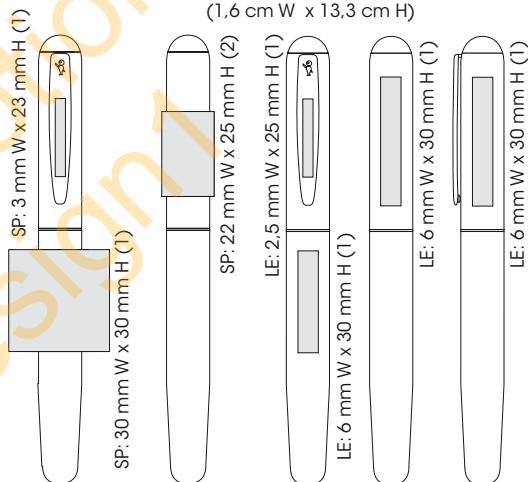

BIC® Steel™ Ballpen / Roller
(1,6 cm W x 13,3 cm H)